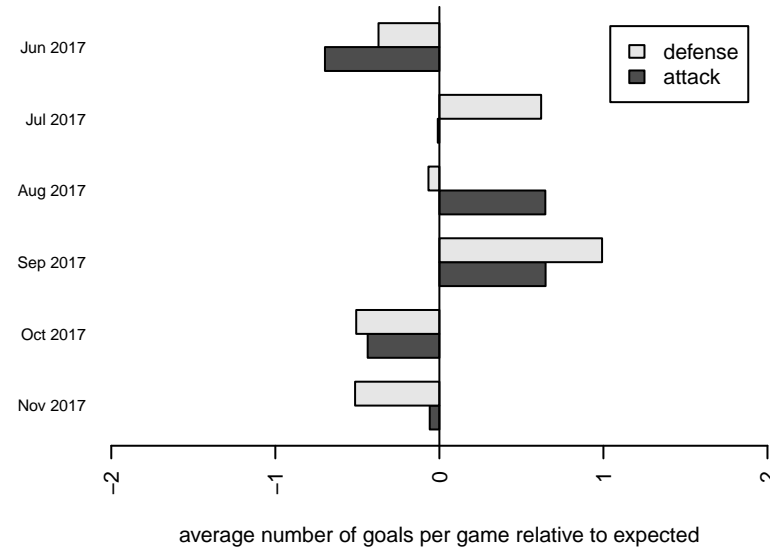

Performance relative to 13 month average