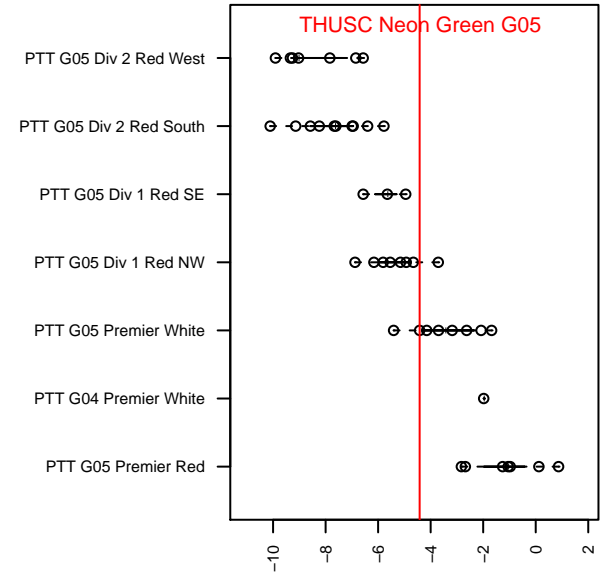

**attack and defense variance (black dot)
relative to other teams
and top 10 in region**

**attack and defense rating
relative to others at age
and all opponents in last 13 months**

Performance relative to 13 month average