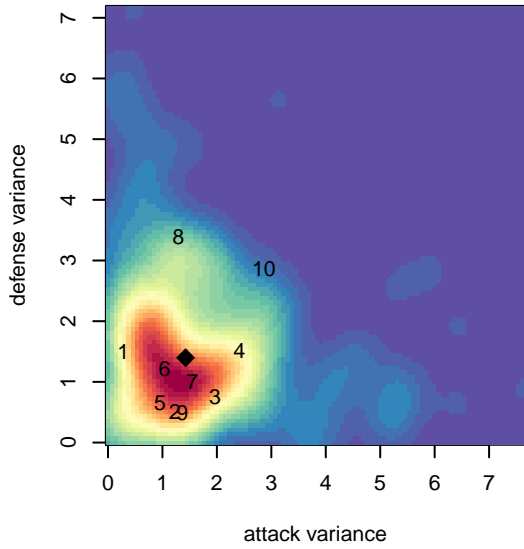

**attack and defense variance (black dot)
relative to other teams
and top 10 in region**

**attack and defense rating
relative to others at age
and all opponents in last 13 months**

Performance relative to 13 month average