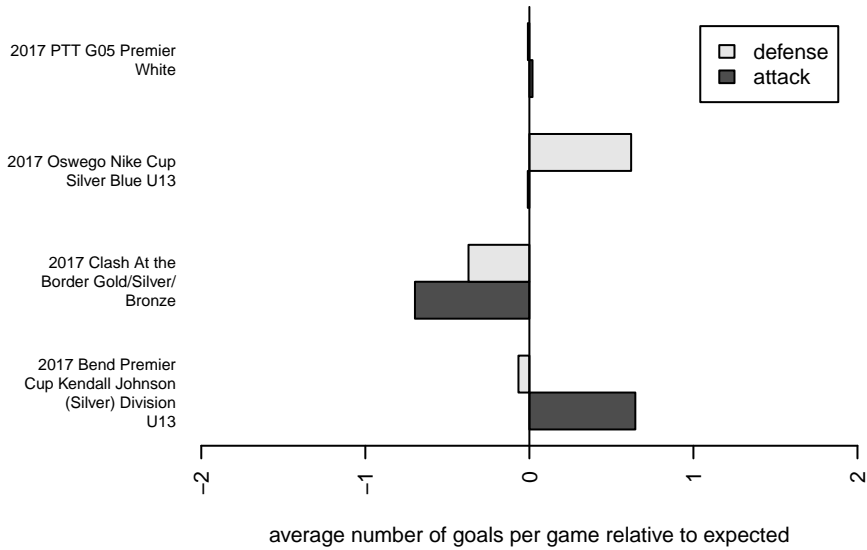

**attack and defense variance (black dot)
relative to other teams
and top 10 in region**

**attack and defense rating
relative to others at age
and all opponents in last 13 months**

Performance relative to 13 month average